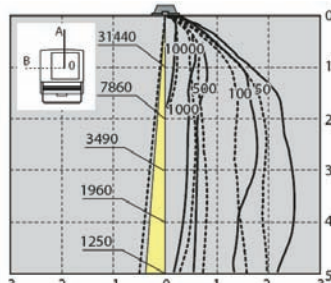

日本製造
Made in Japan

HCF0375BHE/DG (35W)
HCF0775BHE/DG (70W)

HCF0375BHE/W (35W)
HCF0775BHE/W (70W)