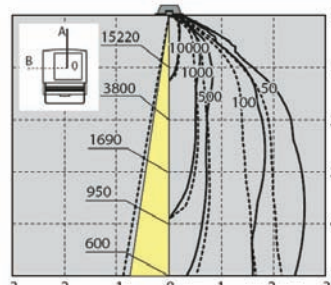

HCF0374BHE/DG (35W)
HCF0774BHE/DG (70W)

HCF0374BHE/W (35W)
HCF0774BHE/W (70W)

- Color : Silver
Reflector : Aluminium
Body : Dark Grey/White
Material : Aluminium
Reflector : Aluminium Alloy
Body : Aluminium Alloy
Front Glass : Tempered Glass
Weight : 2.0kg.
Standard : IEC 60598-2-1
IEC 60598-2-5, IP65
Remarks : Integrated Electronic Control Gear