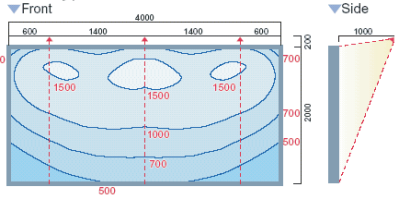

Remarks : Integrated Electronic Control Gear

配光曲線圖
Intensity Distribution Curve

照度分佈圖(中角)
Illuminance Distribution
Medium type

範例規格:
廣告板: 3米高4米闊
投光燈: HCF1572BHE x 4套
光源: EYE 150瓦 MT150FSW
平均照度: 780 lx

Specification :
Signboard: 3m x 4m
Floodlight: HCF1572BHE x 4sets
Lamp: EYE MT150FSW
Average illuminance: 780 lx

配光曲線圖
Intensity Distribution Curve

照度分佈圖(寬角)
Illuminance Distribution
Wide type

範例規格:
廣告板: 2米高4米闊
投光燈: HCF1571BHE x 3套
光源: EYE 150瓦 MT150FSW
平均照度: 970 lx

Specification :
Signboard: 2m x 4m
Floodlight: HCF1571BHE x 3sets
Lamp: EYE MT150FSW
Average illuminance: 970 lx