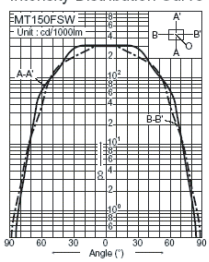

Remarks : Integrated Electronic Control Gear

配光曲線圖
Intensity Distribution Curve

照度分佈圖(中角)
Illuminance Distribution
Medium type

範例規格:
廣告板: 3米高4米闊
投光燈: HCF1572BHE x 4套
光源: EYE 150瓦 MT150FSW
平均照度: 780 lx

Specification :
Signboard: 3m x 4m
Floodlight: HCF1572BHE x 4sets
Lamp: EYE MT150FSW
Average illuminance: 780 lx

配光曲線圖
Intensity Distribution Curve

照度分佈圖(寬角)
Illuminance Distribution
Wide type

範例規格:
廣告板: 2米高4米闊
投光燈: HCF1571BHE x 3套
光源: EYE 150瓦 MT150FSW
平均照度: 970 lx

Specification :
Signboard: 2m x 4m
Floodlight: HCF1571BHE x 3sets
Lamp: EYE MT150FSW
Average illuminance: 970 lx