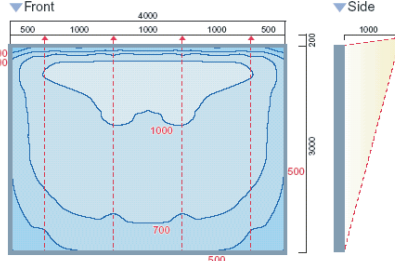

Remarks : Integrated Electronic Control Gear

配光曲線圖
Intensity Distribution Curve

照度分佈圖(中角)
Illuminance Distribution
Medium type

範例規格:
廣告板: 3米高4米闊
投光燈: HCF1572BHE x 4套
光源: EYE 150瓦 MT150FSW
平均照度: 780 lx

Specification :
Signboard: 3m x 4m
Floodlight: HCF1572BHE x 4sets
Lamp: EYE MT150FSW
Average illuminance: 780 lx