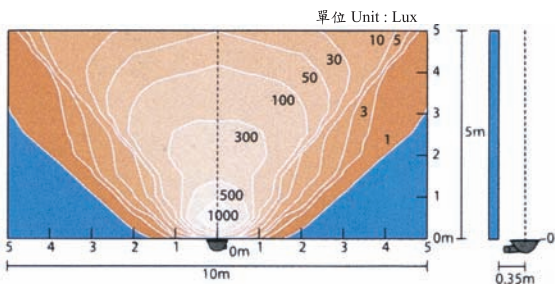

150W Urban View Direct Beta 廣告板專用投光燈

Floodlights for Signboards

日本製造
Made in Japan

可直接安裝於廣告板上而不需伸展臂

Can be directly mounted on signboards without extension arm

兩款選擇適合不同用途:

- 不對稱式用於廣告板投射
- 對稱式用於一般照明

Choices of different applications:

- Asymmetric for signboards lighting
- Symmetric for general lighting

為對應不同建築物的空間及外觀需求, "岩崎"憑著多年累積的光學技術經驗, 研發出立體設計反射罩, 令"Urban View Direct Beta"投光燈具能安裝於大廈外牆上僅伸出不多於500毫米, 依然能夠使光線理想地投射在廣告板上。

"Urban View Direct Beta", to meet different requirements in appearance and building space. "IWASAKI" has developed a 3-Dimensional Reflector by their sophisticated lighting technology of experience. So that "Urban View Direct Beta" floodlight can be installed on wall with not more than 500mm extruded, & provides ideal illumination result on the signboards.

廣告板照明 Signboards Lighting

HCF1577BHE/W

- 適用光源 : 150瓦 高強度放電式燈泡
- 燈咀 : E27
- 顏色
- 反光罩 : 銀色
- 燈身 : 深灰色/白色
- 物料
- 反光罩 : 鋁
- 燈身 : 鋁合金
- 前置玻璃 : 強化玻璃
- 重量 : 4.5公斤
- 備註 : 內置電子鎮流器

- Lamps : 150W HID Lamp
- Lamp holder : E27
- Color
- Reflector : Silver
- Body : Dark Grey/White
- Material
- Reflector : Aluminium
- Body : Aluminium Alloy
- Front Glass : Tempered Glass
- Weight : 4.5kg.
- Remarks : Integrated Electronic Control Gear

一般照明 Area Lighting