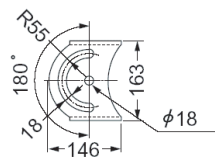

H573SE

1. 適用光源 : 660-1000瓦 高強度
   放電式燈泡
2. 燈咀 : E40
3. 顏色 : 銀色
4. 反光罩 : 灰色
5. 燈身 : 灰色
6. 物料 : 鋁
7. 反光罩 : 精鋼, 外塗樹脂
8. 燈身 : 強化玻璃
9. 前置玻璃 : 8.7公斤
10. 重量 : 8.7公斤
11. 特色 : 配置炭過濾器, 反光罩經液體玻璃處理。IP65
12. 備註 : 需外置電器箱

1. Lamps : 660-1000W HID Lamps
2. Lamp holder : E40

1. Color : Silver
2. Reflector : Body : Grey
3. Material : Reflector : Aluminium
4. Body : Iron Steel with Polyester Coating

1. Front Glass : Tempered Glass
2. Weight : 8.7kg.
3. Features : With Charcoal Filter, Alglas Reflector. IP65
4. Remarks : Remote Control Gear Needed

H573DE

H575SX

1. 適用光源 : 660-1500瓦 高強度
   放電式燈泡
2. 燈咀 : E40

1. 顏色 : 銀色
2. 反光罩 : 灰色
3. 燈身 : 灰色
4. 物料 : 鋁
5. 反光罩 : 不銹鋼, 外塗樹脂
6. 燈身 : 強化玻璃
7. 前置玻璃 : 8.8公斤
8. 重量 : 8.8公斤
9. 特色 : 配置炭過濾器, 反光罩經液體玻璃及增反射膜處理。IP65

1. 備註 : 需外置電器箱
2. Lamps : 660-1500W HID Lamps
3. Lamp holder : E40

1. Color : Silver
2. Reflector : Body : Grey
3. Material : Reflector : Aluminium
4. Body : Stainless Steel with Polyester Coating

1. Front Glass : Tempered Glass
2. Weight : 8.8kg.
3. Features : With Charcoal Filter, Alglas Reflector with Inner Albrian Finished. IP65
4. Remarks : Remote Control Gear Needed

H575DX