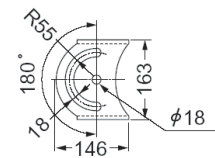

H573SE

1. 適用光源 : 660-1000瓦 高強度
   放電式燈泡
2. 燈咀 : E40
3. 顏色 : 銀色
4. 反光罩 : 灰色
5. 燈身 : 灰色
6. 物料 : 鋁
7. 反光罩 : 精鋼, 外塗樹脂
8. 燈身 : 強化玻璃
9. 前置玻璃 : 8.7公斤
10. 重量 : 8.7公斤
11. 特色 : 配置炭過濾器, 反光罩經液體玻璃處理。IP65
12. 備註 : 需外置電器箱

1. Lamps : 660-1000W HID Lamps
2. Lamp holder : E40

1. Color : Silver
2. Reflector : Body : Grey
3. Material : Reflector : Aluminium
4. Body : Iron Steel with Polyester Coating

1. Front Glass : Tempered Glass
2. Weight : 8.7kg.
3. Features : With Charcoal Filter, Alglas Reflector. IP65
4. Remarks : Remote Control Gear Needed

H573DE

H575SX

1. 適用光源 : 660-1500瓦 高強度
   放電式燈泡
2. 燈咀 : E40

1. 顏色 : 銀色
2. 反光罩 : 灰色
3. 燈身 : 灰色
4. 物料 : 鋁
5. 反光罩 : 不銹鋼, 外塗樹脂
6. 燈身 : 強化玻璃
7. 前置玻璃 : 8.8公斤
8. 重量 : 8.8公斤
9. 特色 : 配置炭過濾器, 反光罩經液體玻璃及增反射膜處理。IP65

1. 備註 : 需外置電器箱
2. Lamps : 660-1500W HID Lamps
3. Lamp holder : E40

1. Color : Silver
2. Reflector : Body : Grey
3. Material : Reflector : Aluminium
4. Body : Stainless Steel with Polyester Coating

1. Front Glass : Tempered Glass
2. Weight : 8.8kg.
3. Features : With Charcoal Filter, Alglas Reflector with Inner Albrian Finished. IP65
4. Remarks : Remote Control Gear Needed

H575DX