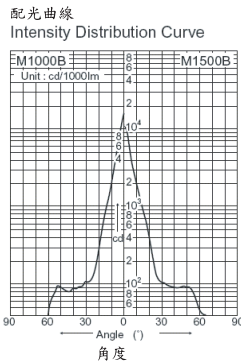

H573SE

1. 適用光源 : 660-1000瓦 高強度
   放電式燈泡
2. 燈咀 : E40
3. 顏色 : 銀色
4. 反光罩 : 灰色
5. 燈身 : 灰色
6. 物料 : 鋁
7. 反光罩 : 精鋼, 外塗樹脂
8. 燈身 : 強化玻璃
9. 前置玻璃 : 8.7公斤
10. 重量 : 8.7公斤
11. 特色 : 配置炭過濾器, 反光罩經液體玻璃處理。IP65
12. 備註 : 需外置電器箱

1. Lamps : 660-1000W HID Lamps
2. Lamp holder : E40

1. Color : Silver
2. Reflector : Body : Grey
3. Material : Reflector : Aluminium
4. Body : Iron Steel with Polyester Coating

1. Front Glass : Tempered Glass
2. Weight : 8.7kg.
3. Features : With Charcoal Filter, Alglas Reflector. IP65
4. Remarks : Remote Control Gear Needed

H573DE

H575SX

1. 適用光源 : 660-1500瓦 高強度
   放電式燈泡
2. 燈咀 : E40

1. 顏色 : 銀色
2. 反光罩 : 灰色
3. 燈身 : 灰色
4. 物料 : 鋁
5. 反光罩 : 不銹鋼, 外塗樹脂
6. 燈身 : 強化玻璃
7. 前置玻璃 : 8.8公斤
8. 重量 : 8.8公斤
9. 特色 : 配置炭過濾器, 反光罩經液體玻璃及增反射膜處理。IP65

1. 備註 : 需外置電器箱
2. Lamps : 660-1500W HID Lamps
3. Lamp holder : E40

1. Color : Silver
2. Reflector : Body : Grey
3. Material : Reflector : Aluminium
4. Body : Stainless Steel with Polyester Coating

1. Front Glass : Tempered Glass
2. Weight : 8.8kg.
3. Features : With Charcoal Filter, Alglas Reflector with Inner Albrian Finished. IP65
4. Remarks : Remote Control Gear Needed

H575DX