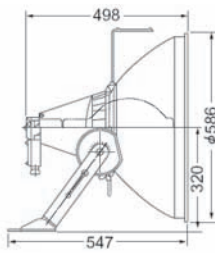

H573SE

1. 適用光源 : 660-1000瓦 高強度
   放電式燈泡
2. 燈咀 : E40
3. 顏色 : 銀色
4. 反光罩 : 灰色
5. 燈身 : 灰色
6. 物料 : 鋁
7. 反光罩 : 精鋼, 外塗樹脂
8. 燈身 : 強化玻璃
9. 前置玻璃 : 8.7公斤
10. 重量 : 8.7公斤
11. 特色 : 配置炭過濾器, 反光罩經液體玻璃處理。IP65
12. 備註 : 需外置電器箱

1. Lamps : 660-1000W HID Lamps
2. Lamp holder : E40

1. Color : Silver
2. Reflector : Body : Grey
3. Material : Reflector : Aluminium
4. Body : Iron Steel with Polyester Coating

1. Front Glass : Tempered Glass
2. Weight : 8.7kg.
3. Features : With Charcoal Filter, Alglas Reflector. IP65
4. Remarks : Remote Control Gear Needed

H573DE

H575SX

1. 適用光源 : 660-1500瓦 高強度
   放電式燈泡
2. 燈咀 : E40

1. 顏色 : 銀色
2. 反光罩 : 灰色
3. 燈身 : 灰色
4. 物料 : 鋁
5. 反光罩 : 不銹鋼, 外塗樹脂
6. 燈身 : 強化玻璃
7. 前置玻璃 : 8.8公斤
8. 重量 : 8.8公斤
9. 特色 : 配置炭過濾器, 反光罩經液體玻璃及增反射膜處理。IP65

1. 備註 : 需外置電器箱
2. Lamps : 660-1500W HID Lamps
3. Lamp holder : E40

1. Color : Silver
2. Reflector : Body : Grey
3. Material : Reflector : Aluminium
4. Body : Stainless Steel with Polyester Coating

1. Front Glass : Tempered Glass
2. Weight : 8.8kg.
3. Features : With Charcoal Filter, Alglas Reflector with Inner Albrian Finished. IP65
4. Remarks : Remote Control Gear Needed

H575DX