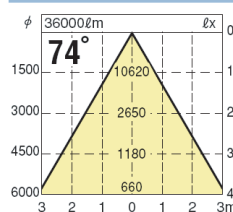

適用光源 : 250 / 400瓦 金鹵泡
燈咀 : E40
顏色 : 銀色
反光罩 : 銀色
燈身 : 白色
物料 : 鋁(經液體玻璃處理)
燈身 : 壓鑄鋁
重量 : 3.6公斤 (HSC217BHED)
3.9公斤 (HSC417BHED)
特色 : 液體玻璃反光罩，
可利用80%之光源。
備註 : 內置可調光電子鎮流器

Lamps : 250W / 400W Metal Halide Lamps
Lamp holder : E40

Color :
Reflector : Silver
Body : White

Material :
Reflector : Aluminium with Alglas Finished
Body : Die Cast Aluminium
Weight : 3.6kg. (HSC217BHED)
3.9kg. (HSC417BHED)

Features : With Alglas Reflector,
Utilized 80% of Light.

Remarks : Integrated Dimmable Electronic Control Gear