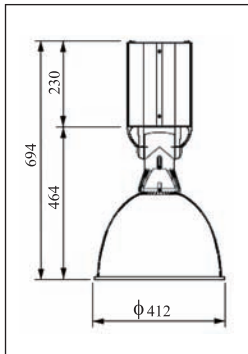

PROFORM Z 室內可調節高天花燈具 Adjustable Indoor Highbays

日本製造
Made in Japan

HSC216BHED (250W)
HSC416BHED (400W)

HSC216BHED
M250FCE-W/BUD