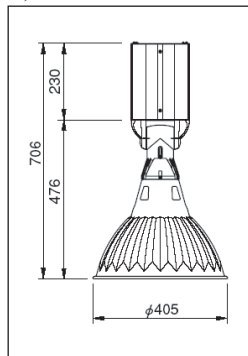

Lamps : 250W / 400W Metal Halide Lamps
Lamp holder : E40

Color :
Reflector : Transparent
Body : White

Material :
Reflector : Acrylic
Body : Die Cast Aluminium
Weight : 4.6kg. (HSC216BHED)
4.9kg. (HSC416BHED)

Features : With Transparent Prism Reflector,
Utilized 91% of Light.

Remarks : Integrated Dimmable Electronic Control Gear

HSC217BHED (250W)
HSC417BHED (400W)

HSC217BHED
M250FCE-W/BUD

HSC417BHED
M400FCE-W/BUD