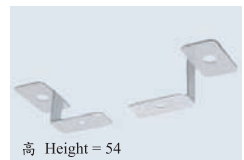

Remarks : Integrated Dimmable Electronic Control Gear

安裝配件 Mounting Accessories

AHPP03

高 Height = 363

AHCP03

高 Height = 369

AHSL07

高 Height = 150

AHSL05

高 Height = 30

AHBL02

高 Height = 30

AHSL06

高 Height = 54

使用適當的配件，PROFORM Z 可固定在不同的平面上，使安裝更靈活。

PROFORM Z can be mounted on different ceilings with suitable accessories, which makes the installation more flexible.