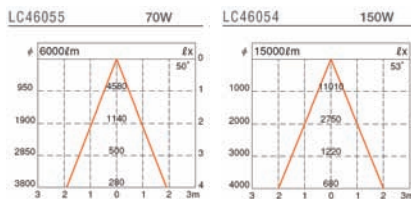

明裝筒燈 Surface Mounted Downlights

日本製造
Made in Japan

LC46055 (70W)
LC46054 (150W)