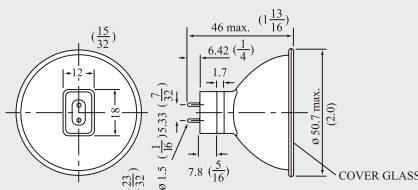

MR16 超柔有面鹵鎢燈

MR16 Super soft halogen lamp with cover glass

日本製造
Made in Japan

燈泡參數

PHYSICAL DATA AND CHARACTERISTICS

型號 Type	美式代碼 Ref. ANSI	電壓 Volts (V)	功率 Watts (W)	燈頭 Base	色溫 Colour Temp. (K)	每箱數量 Std. Pkg. Qty.	軸心光強值 Axis Cd (cd)	平均壽命 Rated Av. Life (hrs)
JR1253F	BAB	12	20	GU5.3	2950K	12	290	4000
JR1353F	FMW	12	35	GU5.3	3000K	12	600	5000
JR1554F	EXN	12	50	GU5.3	3050K	12	950	5000
JR1566F	FNV	12	50	GU5.3	3050K	12	540	5000

備註: * 另有MR8 超柔光系列可供選擇
Notes: * MR8 Super Soft is also available.

MR16低壓石英鹵鎢燈帶磨砂玻璃面。

MR16 low voltage halogen lamp with frosted cover glass.

特色:

- 柔和過濾光線把眩光消除。
- 持久耐用冷光燈杯。
- 耐用長壽。
- 適用於商品展示, 博物館, 商店, 餐廳, 家居, 酒廊及辦公室等。

Features :

- Soft diffused light that eliminates glare.
- Long lasting dichroic coating.
- Reliable long life.
- Suitable for displays, museums, retail stores, restaurants, homes, lounges and offices.

MR16 彩色有面鹵鎢燈

MR16 Color halogen lamp with cover glass

燈泡參數

PHYSICAL DATA AND CHARACTERISTICS

型號 Type	顏色 Colour	光束類型 Beam Type	電壓 Volts (V)	功率 Watts (W)	燈頭 Base	每箱數量 Std. Pkg. Qty.	軸心光強值 Axis Cd (cd)	光束角度 Beam Angle (°)	平均壽命 Rated Av. Life (hrs)
JR1558	Red	Narrow	12	50	GU5.3	12	2100	13	5000
JR1559	Red	Wide	12	50	GU5.3	12	500	32	5000
JR1560	Yellow	Narrow	12	50	GU5.3	12	7500	13	5000
JR1561	Yellow	Wide	12	50	GU5.3	12	1800	32	5000
JR1562	Green	Narrow	12	50	GU5.3	12	3900	13	5000
JR1563	Green	Wide	12	50	GU5.3	12	900	32	5000
JR1564	Blue	Narrow	12	50	GU5.3	12	500	13	5000
JR1565	Blue	Wide	12	50	GU5.3	12	150	32	5000

備註: * 另有MR8 彩色系列可供選擇。
Notes: * MR8 Colour Halogen is also available.

MR16低壓彩色有面石英鹵鎢燈。

MR16 low voltage colour halogen lamp with cover glass.

特色:

- 適用於商品展示, 商店, 餐廳, 家居及酒廊等。

Features :

- Suitable for displays, retail stores, restaurants, homes and lounges.